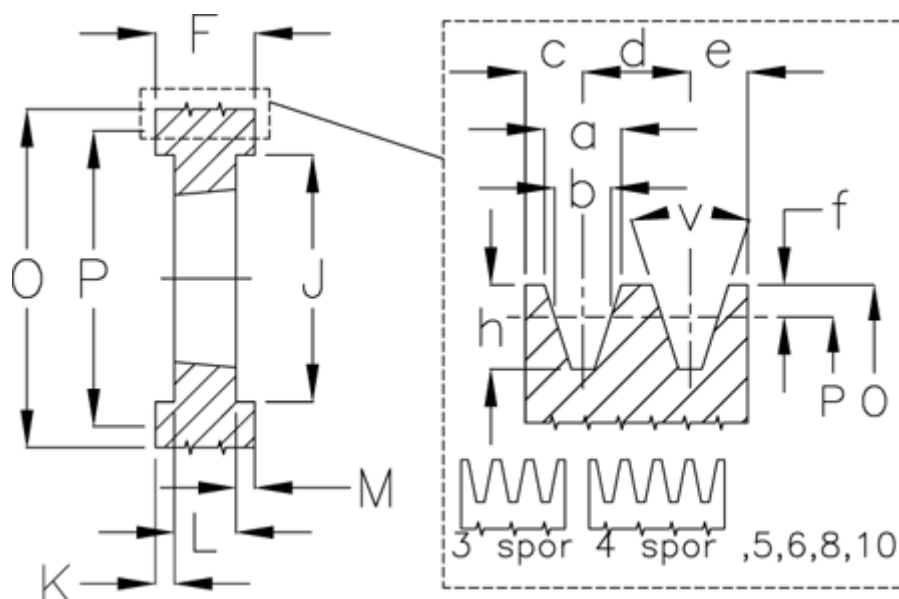

Article number: 604112023604

Description: V-belt pulley SPC 236/4 TL3535

Measures

a	= 22.0	For bush	= 3535	O	= 245.6
b	= 19.0	h	= 23.8	P	= 236
Bush ζ max	= 90	J	= 180	Type	= SPC
c	= 17.0	K	= 11	v	= 34 degrees
d	= 25.5	L	= 89		
e	= 17.0	m	= 11.0		
f	= 4.8	N	= -		
F	= 111	Number of ribs	= 4		